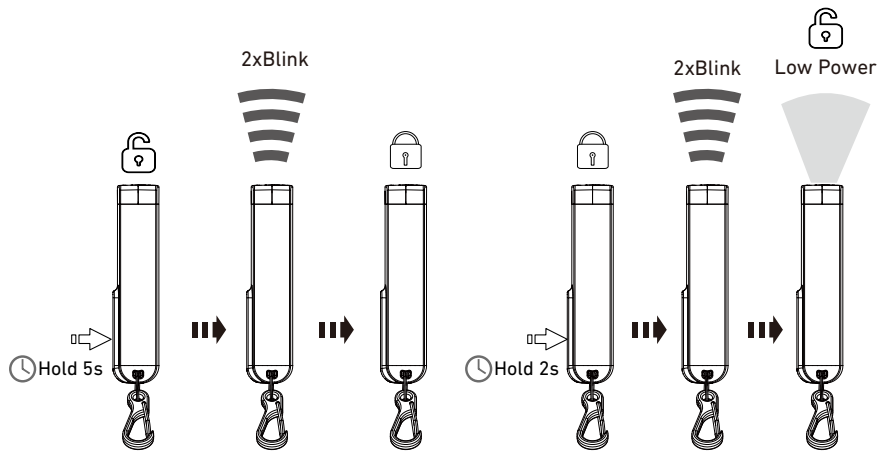

LEDLENSER K series